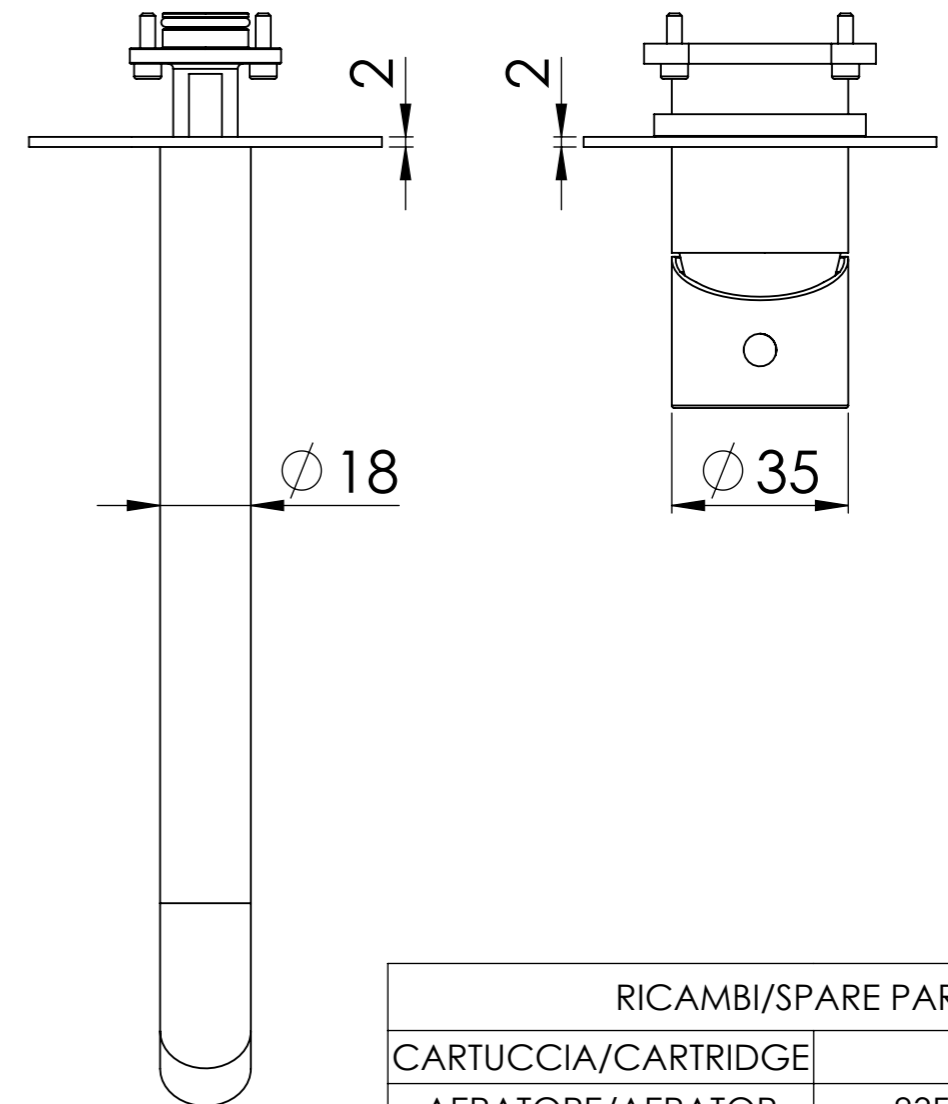

Descrizione: Parti esterne per WBOX, miscelatore monocomando lavabo incasso con bocca 23cm

Description: External parts WBOX, built-in single lever basin mixer with 23cm spout

Portata a 3 bar: 4.5lt/min
Flow rate at 3 bar: 1.2gpm

CONNESSIONE PARTE BOCCA Q15INSWB
SPOUT PART CONNECTION Q15INSWB

ROSONE A MURO LATO BOCCA
WALL PLATE SPOUT SIDE

CONNESSIONE PARTE
CARTUCCIA R25APWBAA
CARTRIDGE PART
CONNECTION R25APWBAA

ROSONE A MURO
WALL PLATE

BOCCA
SPOUT

MANIGLIA
HANDLE

RICAMBI/SPARE PARTS:

CARTUCCIA/CARTRIDGE	X52C
AERATORE/AERATOR	83F165SGPM12