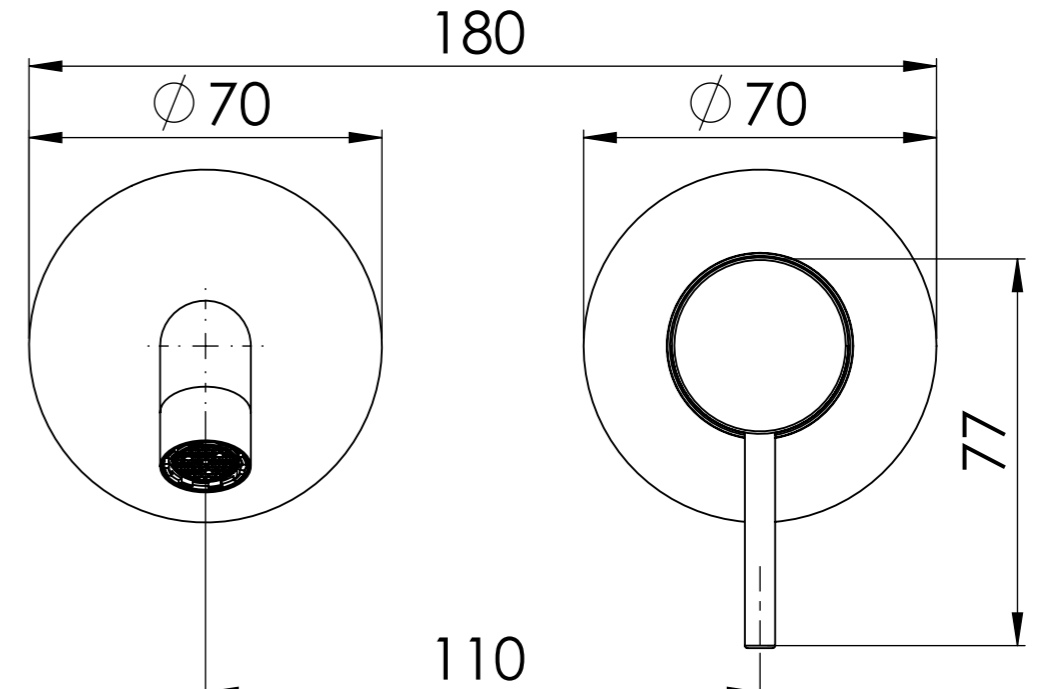

Descrizione: Parti esterne per WBOX, miscelatore monocomando lavabo incasso con bocca 23cm

Description: External parts WBOX, built-in single lever basin mixer with 23cm spout

Portata a 3 bar: 4.5lt/min
Flow rate at 3 bar: 1.2gpm

CONNESSIONE PARTE BOCCA Q15INSWB
SPOUT PART CONNECTION Q15INSWB

ROSONE A MURO LATO BOCCA
WALL PLATE SPOUT SIDE

CONNESSIONE PARTE
CARTUCCIA R25APWBAA
CARTRIDGE PART
CONNECTION R25APWBAA

ROSONE A MURO
WALL PLATE

BOCCA
SPOUT

MANIGLIA
HANDLE

RICAMBI/SPARE PARTS:

CARTUCCIA/CARTRIDGE	X52C
AERATORE/AERATOR	83F165SGPM12