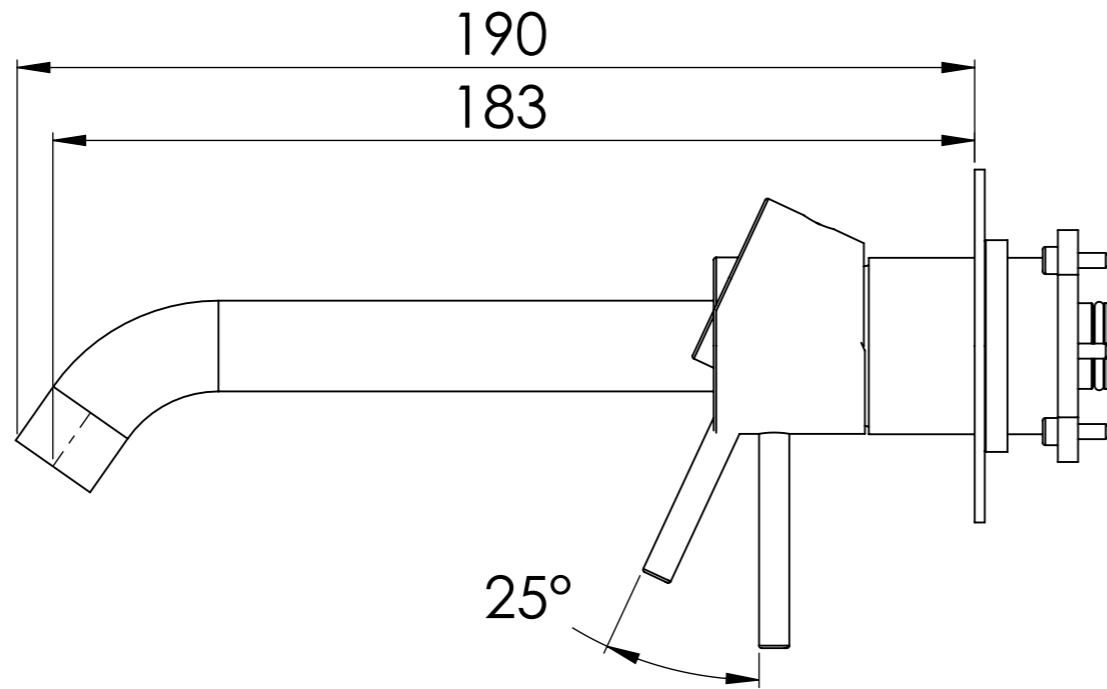

Descrizione: Parti esterne per WBOX, miscelatore monocomando lavabo incasso con bocca 23cm

Description: External parts WBOX, built-in single lever basin mixer with 23cm spout

Portata a 3 bar: 4.5lt/min
Flow rate at 3 bar: 1.2gpm

CONNESSIONE PARTE BOCCA Q15INSWB
SPOUT PART CONNECTION Q15INSWB

ROSONE A MURO LATO BOCCA
WALL PLATE SPOUT SIDE

CONNESSIONE PARTE
CARTUCCIA R25APWBAA
CARTRIDGE PART
CONNECTION R25APWBAA

ROSONE A MURO
WALL PLATE

BOCCA
SPOUT

MANIGLIA
HANDLE

RICAMBI/SPARE PARTS:

CARTUCCIA/CARTRIDGE	X52C
AERATORE/AERATOR	83F165SGPM12